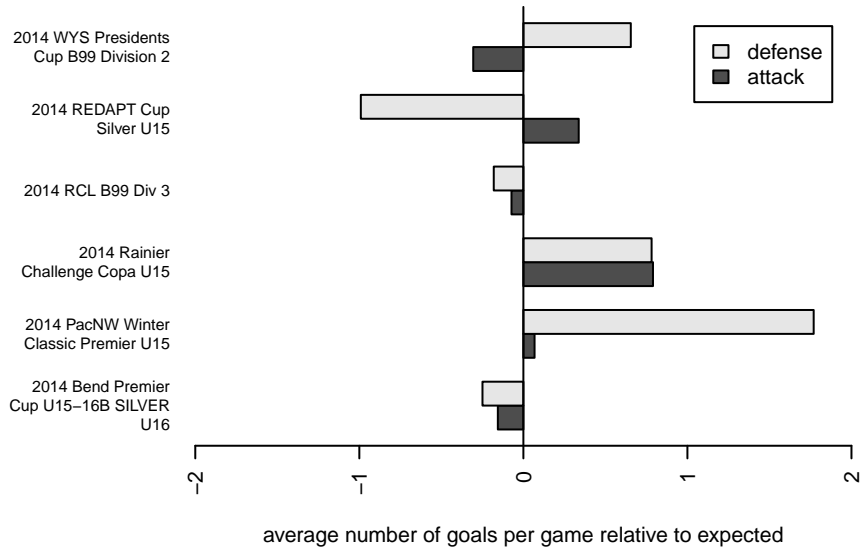

Performance relative to 13 month average