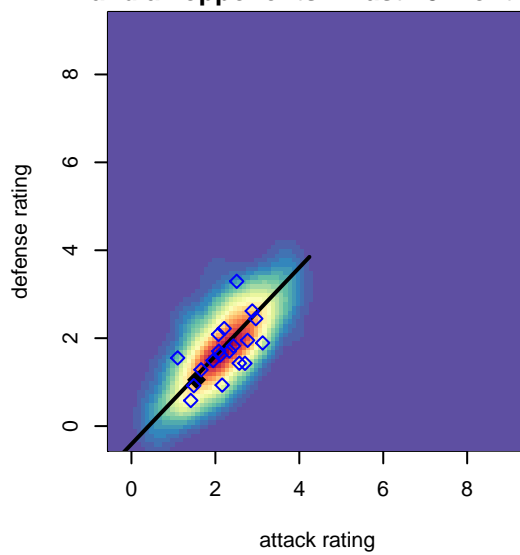

**attack and defense rating
relative to others at age
and all opponents in last 13 months**