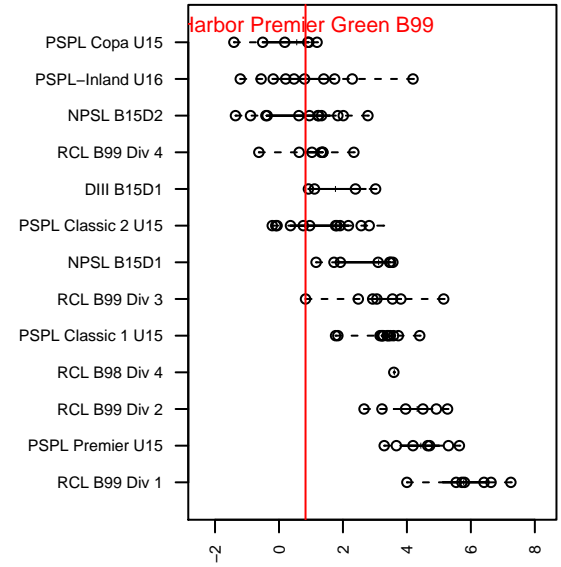

**attack and defense rating
relative to others at age
and all opponents in last 13 months**