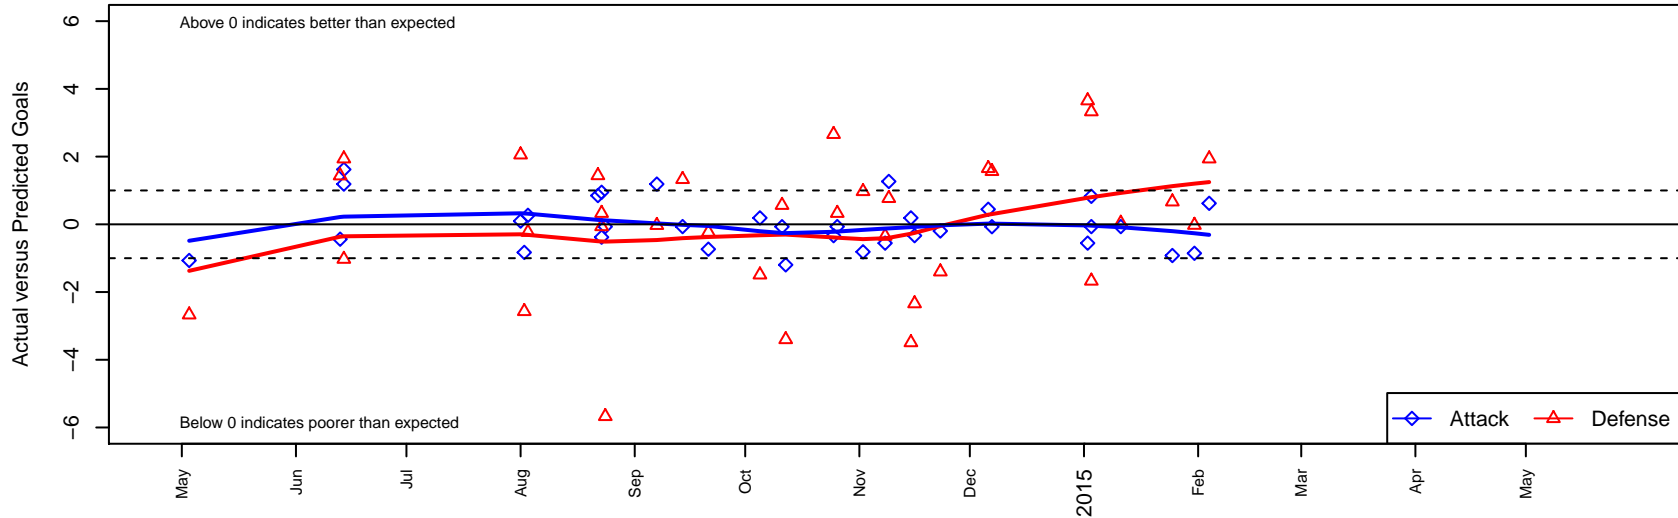

Harbor Premier Green B99

Harbor FC
 Gig Harbor, WA
 B99 total strength=1176
 attack=4.72 defense=2.87
 fall league = RCL B99 Div 3
 notes= Jarrett 2013

alt names used:
 Harbor Premier B99 Green
 Harbor Premier B99 Green
 Harbor Premier B99 Green A
 HARBOR PREMIER B99 GREEN (WA)
 Harbor Premier B99 Green A

Harbor Premier Green B99
 Dots are actual minus expected GF (blue circles) and GA (red triangles).
 Blue line is smoothed change in attack strength. Red is smoothed change in defense strength.

**attack and defense variance (black dot)
relative to other teams
and top 10 in region**